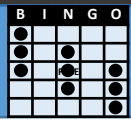

**Computer wins \$50
Paper wins \$100**

MAT XACTO JACKPOT
4 Number Pattern in first 4 calls
or Hardway bingo in first 5 calls
Pays XACTO Jackpot
Starts at \$100 grows daily

4 NUMBER XACTO PATTERNS

B I N G O B I N G O B I N G O

B I N G O B I N G O B I N G O

4 XACTO **5 NUMBER XACTO**

B I N G O B I N G O B I N G O

B I N G O B I N G O B I N G O

**WED/FRI/SUN MATINEE PROGRAM
SALES BEGIN 11:30 AM - 9 WAYS START AT 1:00 PM
REGULAR SESSION TO FOLLOW**

REGULAR GAME #2 ~ 6-ON ~ ORANGE

18 THREE OF THREE - 3 WAYS \$200
\$300
\$400

SPECIAL #1 ~ NUMBER NINJA ~ RD/WH/BL \$5

ODD/ EVEN COVERALL - MARK IN ADVANCE
CALENDAR DATE DETERMINES ODD OR EVEN

19 ADD NUMBERS, ON THE FLASHBOARD, IN SAME ROW
OF THE LAST NUMBER CALLED, FROM TOP TO BTM
RED PAYS 2X (L1), WHITE PAYS 3X (L2), BLUE PAYS 4X (L3)
MULTIPLE WINNERS SHARE BASED ON CARD MULTIPLIER
EXAMPLE FOR 3 WINNERS: LAST NUMBER IS 75 = RED PAYS \$150, WHITE PAYS \$225 & BLUE PAYS \$300

REGULAR GAME #3 ~ 6-ON ~ GREEN

**20 HARDWAYS: A SIX PACK
AND A LINE - OVERLAP OK** \$200
\$300
\$400
NO FREE SPACE

SPECIAL #2 ~ PICK 7 ~ 3 FOR \$2

21 SELECT 7 DIFFERENT NUMBERS 1-75
NO DUPLICATES NUMBERS ON SAME LINE
WHITE COPY TO BOX ON STAGE, KEEP YELLOW
BINGO IN 18 NUMBERS OR LESS PAYS JACKPOT
JACKPOT STARTS AT \$1,000 AND GROWS DAILY
19-21 NUMBERS FOR \$400 - 22 OR MORE \$250