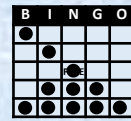

REGULAR GAME #2 ~ 6-ON ~ ORANGE

18 THREE OF THREE - 3 WAYS \$200
\$300
\$400

SPECIAL #1 ~ NUMBER NINJA ~ RD/WH/BL \$5

ODD/ EVEN COVERALL - MARK IN ADVANCE
CALENDAR DATE DETERMINES ODD OR EVEN

19 ADD NUMBERS, ON THE FLASHBOARD, IN SAME ROW
OF THE LAST NUMBER CALLED, FROM TOP TO BTM
RED PAYS 2X (L1), WHITE PAYS 3X (L2), BLUE PAYS 4X (L3)
MULTIPLE WINNERS SHARE BASED ON CARD MULTIPLIER
EXAMPLE FOR 3 WINNERS: LAST NUMBER IS 75 = RED PAYS \$150, WHITE PAYS \$225 & BLUE PAYS \$300

REGULAR GAME #3 ~ 6-ON ~ GREEN

**20 HARDWAYS: A SIX PACK
AND A LINE - OVERLAP OK** \$200
\$300
\$400
NO FREE SPACE

SPECIAL #2 ~ PICK 7 ~ 3 FOR \$2

21 SELECT 7 DIFFERENT NUMBERS 1-75
NO DUPLICATES NUMBERS ON SAME LINE
WHITE COPY TO BOX ON STAGE, KEEP YELLOW
BINGO IN 18 NUMBERS OR LESS PAYS JACKPOT
JACKPOT STARTS AT \$1,000 AND GROWS DAILY
19-21 NUMBERS FOR \$400 - 22 OR MORE \$250

REGULAR GAME #4 ~ 6-ON ~ YELLOW

**22 ONE SHORT
OF A DOZEN** \$200
\$300
\$400

SPECIAL #3 ~ MULTI ACTION \$3 ~ PINK

23 COVERALL IN FEWER THAN 36 #s PAYS JACKPOT
JACKPOT STARTS AT \$1000 AND GROWS DAILY
IN EXACTLY 36 NUMBERS PAYS \$1,000
IN EXACTLY 37-39 NUMBERS PAYS \$500
CONSOLATION UP TO 4 WINNERS EACH \$250
FIVE OR MORE WINNERS SHARE \$1,000

REGULAR GAME #5 ~ 6-ON ~ RED

**25 INSIDE CORNERS AND
OUTSIDE LINE** \$200
\$300
\$400

**ANY OF THESE
9
WAYS
WINS**

**HORIZONTAL ~ VERTICAL ~ DIAGONAL
INSIDE CORNERS ~ OUTSIDE CORNERS
OUTSIDE DIAMOND ~ INSIDE DIAMOND
ANY CORNER STAMP ~ SMALL CRAZY LETTER T**