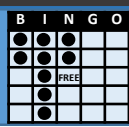

PLAY THE CORRECT PAPER
THIS SYMBOL IS IN THE
UPPER RIGHT CORNER

4 NUMBER XACTO PATTERNS

\$6 6-ON STRIPED

Computer wins \$50
Paper wins \$100

XACTO JACKPOT

4 Number Pattern in first 4 calls
or Hardway bingo in first 5 calls
Pays XACTO Jackpot
Starts at \$100 grows daily

4 XACTO 5 NUMBER XACTO

ANY OF THESE
9
WAYS
WINS

HORIZONTAL ~ VERTICAL ~ DIAGONAL
INSIDE CORNERS ~ OUTSIDE CORNERS
OUTSIDE DIAMOND ~ INSIDE DIAMOND
ANY CORNER STAMP ~ SMALL CRAZY LETTER T

GAMES
23-32

REGULAR GAME #5 ~ 6-ON PINK

33 TOP OR BTM \$300 \$400 \$500 \$600
CORNER Mallet
NO FREE SPACE - 4 WAYS

SPECIAL #4 ROULETTE PURPLE \$2

34 ODD/ EVEN Coverall
LAST BALL DRAWN FROM
BONANZA PRECALL DETERMINES
ODD OR EVEN – MARK IN ADVANCE
PAYOUT BASED ON ROW OF LAST NUMBER
B = \$300 I = \$200 N = \$500 G = \$200 O = \$300

REGULAR GAME #6 ~ 6-ON GREY

35 CARTWHEEL – 4 WAYS \$300 \$400 \$500 \$600

SPECIAL #5 MANAGER'S – GREY \$5

36 CRAZY 49'er (4 WAYS) - PAYS 15X
FIRST BALL FROM "N", "G" or "O" ROW
MINIMUM \$465 – MAXIMUM \$1,125