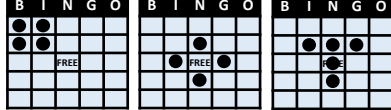

REGULAR GAME #3 ~ 6-ON GREEN

20 FLOATING TWELVE PACK \$300 \$400 \$500 \$600

SPECIAL #3 BETTY BOOP COVERALL JACKPOTS \$5

21 5 DIFFERENT JACKPOTS - EACH STARTS AT \$500
BIKER BETTY, CAR HOP BETTY, ALL AMERICAN BETTY, JUNGLE BETTY, SWEETHEARTY BETTY
BINGO ON ANY OF THE 5 SECTIONS IN
IN 25 NUMBERS OR FEWER PAYS THAT JACKPOT
IF NO JACKPOT, POT(S) FOR WINNING BETTY CARD
INCREASES \$100 TOTAL.....CONSOLATION \$500

REGULAR GAME #4 ~ 6-ON YELLOW

22 ANY TWO OF THREE LINES \$300 \$400 \$500 \$600
TOP-MIDDLE-BOTTOM

INTERMISSION – 15 MINUTES

MAIN SESSION ~ SALES BEGIN 3:15P

9 WAYS START AT 6PM

REGULAR SESSION TO FOLLOW

9 MORE WAYS TO WIN

PLAY THE CORRECT PAPER
THIS SYMBOL IS IN THE
UPPER RIGHT CORNER

4 NUMBER XACTO PATTERNS

\$6 6-ON STRIPED

Computer wins \$50
Paper wins \$100

XACTO JACKPOT

4 Number Pattern in first 4 calls
or Hardway bingo in first 5 calls
Pays XACTO Jackpot
Starts at \$100 grows daily

4 XACTO 5 NUMBER XACTO

ANY OF THESE
9
WAYS
WINS

HORIZONTAL ~ VERTICAL ~ DIAGONAL
INSIDE CORNERS ~ OUTSIDE CORNERS
OUTSIDE DIAMOND ~ INSIDE DIAMOND
ANY CORNER STAMP ~ SMALL CRAZY LETTER T

GAMES
23-32

REGULAR GAME #5 ~ 6-ON PINK