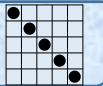

4 XACTO 5 NUMBER XACTO

ANY OF THESE
9
WAYS
WINS

HORIZONTAL ~ VERTICAL ~ DIAGONAL
INSIDE CORNERS ~ OUTSIDE CORNERS
OUTSIDE DIAMOND ~ INSIDE DIAMOND
ANY CORNER STAMP ~ SMALL CRAZY LETTER T

GAMES
1-10

WARM UPS 5 GAMES \$3

11 REGULAR OR 4 CORNERS Yellow \$100

12 ANY HARDWAY Blue \$100

13 SMALL CRAZY KITE Orange \$100

14 ANY HORIZONTAL Green \$100

15 HARDWAY SIX PACK Pink \$100

REGULAR GAME #1 ~ 6-ON BLUE

16 INSIDE FRAME PLUS ANY TWO OUTSIDE CORNERS \$300 \$400 \$500 \$600