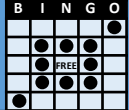

4 XACTO 5 NUMBER XACTO

ANY OF THESE
9
WAYS
WINS

HORIZONTAL ~ VERTICAL ~ DIAGONAL
INSIDE CORNERS ~ OUTSIDE CORNERS
OUTSIDE DIAMOND ~ INSIDE DIAMOND
ANY CORNER STAMP ~ SMALL CRAZY LETTER T

GAMES
1-10

WARM UPS 5 GAMES \$3

11 REGULAR OR 4 CORNERS Yellow \$100

12 ANY HARDWAY Blue \$100

13 SMALL CRAZY KITE Orange \$100

14 ANY HORIZONTAL Green \$100

15 HARDWAY SIX PACK Pink \$100

REGULAR GAME #1 ~ 6-ON BLUE

16 INSIDE FRAME PLUS ANY TWO OUTSIDE CORNERS \$300 \$400 \$500 \$600

SPECIAL #1 GIANT G-BALL – ORANGE \$3

17 THE FIRST G-BALL DRAWN IS TARGET NUMBER
COVERALL IN TARGET NUMBER FOR JACKPOT
BOTH JACKPOTS GROW DAILY
46-51 PAYS GIANT-G JACKPOT: STARTS AT \$2K
52-60 PAYS MINI-G JACKPOT: STARTS AT \$1K
CONSOLATION PAYS 10X TARGET NUMBER

REGULAR GAME #2 ~ 6-ON ORANGE

18 LINE BETWEEN CORNERS \$300 \$400 \$500 \$600
NO OVERLAP – 6 WAYS

SPECIAL #2 MULTI ACTION COVERALL \$3

19 COVERALL IN FEWER THAN 36 #s PAYS JACKPOT
JACKPOT STARTS AT \$1000 AND GROWS DAILY
IN EXACTLY 36 NUMBERS PAYS \$1,000
IN EXACTLY 37 NUMBERS PAYS \$ 750
IN EXACTLY 38-39 NUMBERS PAYS \$ 500
CONSOLATION UP TO 4 WINNERS \$ 250 EACH
FIVE OR MORE WINNERS SHARE \$1,000