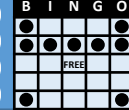

4 XACTO 5 NUMBER XACTO

ANY OF THESE
9
WAYS
WINS

HORIZONTAL ~ VERTICAL ~ DIAGONAL
INSIDE CORNERS ~ OUTSIDE CORNERS
OUTSIDE DIAMOND ~ INSIDE DIAMOND
ANY CORNER STAMP ~ SMALL CRAZY LETTER T

GAMES
1-10

WARM UPS 5 GAMES \$3

11 REGULAR OR 4 CORNERS Yellow \$100

12 ANY HARDWAY Blue \$100

13 SMALL CRAZY KITE Orange \$100

14 ANY HORIZONTAL Green \$100

15 HARDWAY SIX PACK Pink \$100

REGULAR GAME #1 ~ 6-ON BLUE

16 INSIDE FRAME PLUS ANY TWO OUTSIDE CORNERS \$300 \$400 \$500 \$600

SPECIAL #1 GIANT G-BALL – ORANGE \$3

17 THE FIRST G-BALL DRAWN IS TARGET NUMBER
COVERALL IN TARGET NUMBER FOR JACKPOT
BOTH JACKPOTS GROW DAILY
46-51 PAYS GIANT-G JACKPOT: STARTS AT \$2K
52-60 PAYS MINI-G JACKPOT: STARTS AT \$1K
CONSOLATION PAYS 10X TARGET NUMBER

REGULAR GAME #2 ~ 6-ON ORANGE

18 LINE BETWEEN CORNERS \$300 \$400 \$500 \$600
NO OVERLAP – 6 WAYS

SPECIAL #2 MULTI ACTION COVERALL \$3

19 COVERALL IN FEWER THAN 36 #s PAYS JACKPOT
JACKPOT STARTS AT \$1000 AND GROWS DAILY
IN EXACTLY 36 NUMBERS PAYS \$1,000
IN EXACTLY 37 NUMBERS PAYS \$ 750
IN EXACTLY 38-39 NUMBERS PAYS \$ 500
CONSOLATION UP TO 4 WINNERS \$ 250 EACH
FIVE OR MORE WINNERS SHARE \$1,000