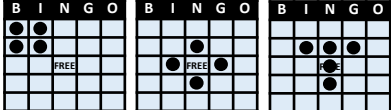

CHILI PEPPER PROGRAM

9 WAYS TO WIN

PLAY THE CORRECT PAPER
THIS SYMBOL IS IN THE
UPPER RIGHT CORNER

4 NUMBER XACTO PATTERNS

\$6 6-ON BORDER

Computer wins \$50
Paper wins \$100

XACTO JACKPOT

4 Number Pattern in first 4 calls
or Hardway bingo in first 5 calls
Pays XACTO Jackpot
Starts at \$100 grows daily

4 XACTO 5 NUMBER XACTO

ANY OF THESE
9
WAYS
WINS

HORIZONTAL ~ VERTICAL ~ DIAGONAL
INSIDE CORNERS ~ OUTSIDE CORNERS
OUTSIDE DIAMOND ~ INSIDE DIAMOND
ANY CORNER STAMP ~ SMALL CRAZY LETTER T

GAMES
1-10

WARM UPS 5 GAMES \$3

11 REGULAR OR 4 CORNERS Yellow \$100

12 ANY HARDWAY Blue \$100

13 SMALL CRAZY KITE Orange \$100

14 ANY HORIZONTAL Green \$100

15 HARDWAY SIX PACK Pink \$100

REGULAR GAME #1 ~ 6-ON BLUE

16 INSIDE FRAME PLUS ANY TWO OUTSIDE CORNERS \$300 \$400 \$500 \$600