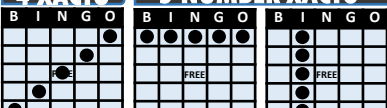

EVENING SESSION ~ SALES BEGIN 3:15P
9 WAYS START AT 6PM

9 WAYS TO WIN #1

PLAY THE CORRECT PAPER
 THIS SYMBOL IS IN THE
 UPPER RIGHT CORNER

4 NUMBER XACTO PATTERNS

4 XACTO 5 NUMBER XACTO

\$6 6-ON BORDER

Computer wins \$60
 Paper wins \$100

XACTO JACKPOT

4 Number Pattern in first 4 calls
 or Hardway bingo in first 5 calls
 Pays XACTO Jackpot
 Starts at \$100 grows daily

ANY OF THESE
9
 WAYS WINS

HORIZONTAL ~ VERTICAL ~ DIAGONAL
INSIDE CORNERS ~ OUTSIDE CORNERS
OUTSIDE DIAMOND ~ INSIDE DIAMOND
ANY CORNER STAMP ~ SMALL CRAZY LETTER T

GAMES
1-10

WARM UPS 5 GAMES \$3

- 11** REGULAR OR 4 CORNERS Yellow \$100
- 12** SIX PACK FROM CORNER Blue \$100
- 13** SLIDER: DIAGONAL + OVERLAPPING BLK OF 4 Orange \$100
- 14** ANY LARGE CORNER BRACKET Green \$100
- 15** ANY HARDWAY Pink \$100