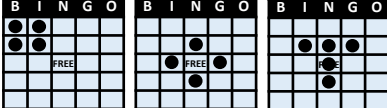

EVENING SESSION ~ SALES BEGIN 3:15P
9 WAYS START AT 6PM

9 WAYS TO WIN #1

PLAY THE CORRECT PAPER
 THIS SYMBOL IS IN THE
 UPPER RIGHT CORNER

4 NUMBER XACTO PATTERNS

4 XACTO 5 NUMBER XACTO

\$6 6-ON BORDER

Computer wins \$60
 Paper wins \$100

XACTO JACKPOT

4 Number Pattern in first 4 calls
 or Hardway bingo in first 5 calls
 Pays XACTO Jackpot
 Starts at \$100 grows daily

ANY OF THESE
9
 WAYS WINS

HORIZONTAL ~ VERTICAL ~ DIAGONAL
INSIDE CORNERS ~ OUTSIDE CORNERS
OUTSIDE DIAMOND ~ INSIDE DIAMOND
ANY CORNER STAMP ~ SMALL CRAZY LETTER T

GAMES
1-10

WARM UPS 5 GAMES \$3

- 11** REGULAR OR 4 CORNERS Yellow \$100
- 12** SIX PACK FROM CORNER Blue \$100
- 13** SLIDER: DIAGONAL + OVERLAPPING BLK OF 4 Orange \$100
- 14** ANY LARGE CORNER BRACKET Green \$100
- 15** ANY HARDWAY Pink \$100