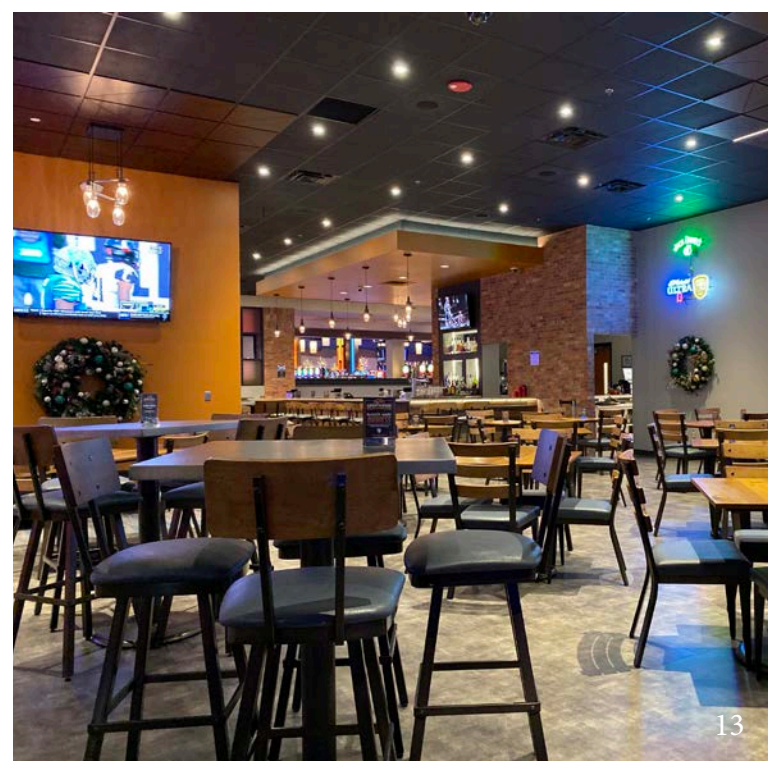

SPORTS BOOK AT ISLETA RESORT & CASINO

- » Full service bar
- » Food service from Panda Express and Chile Ristra
- » Over 40 High Definition TV's showing all of your favorite sports
- » Automated wagering Kiosks
- » Professional and Knowledgeable Sports Book Staff
- » Comfy lounge areas with couches
- » Direct access to slot machines
- » Sports Book betting on all of your favorite sports including Football, Baseball, Basketball, Hockey, Soccer, Golf and more.