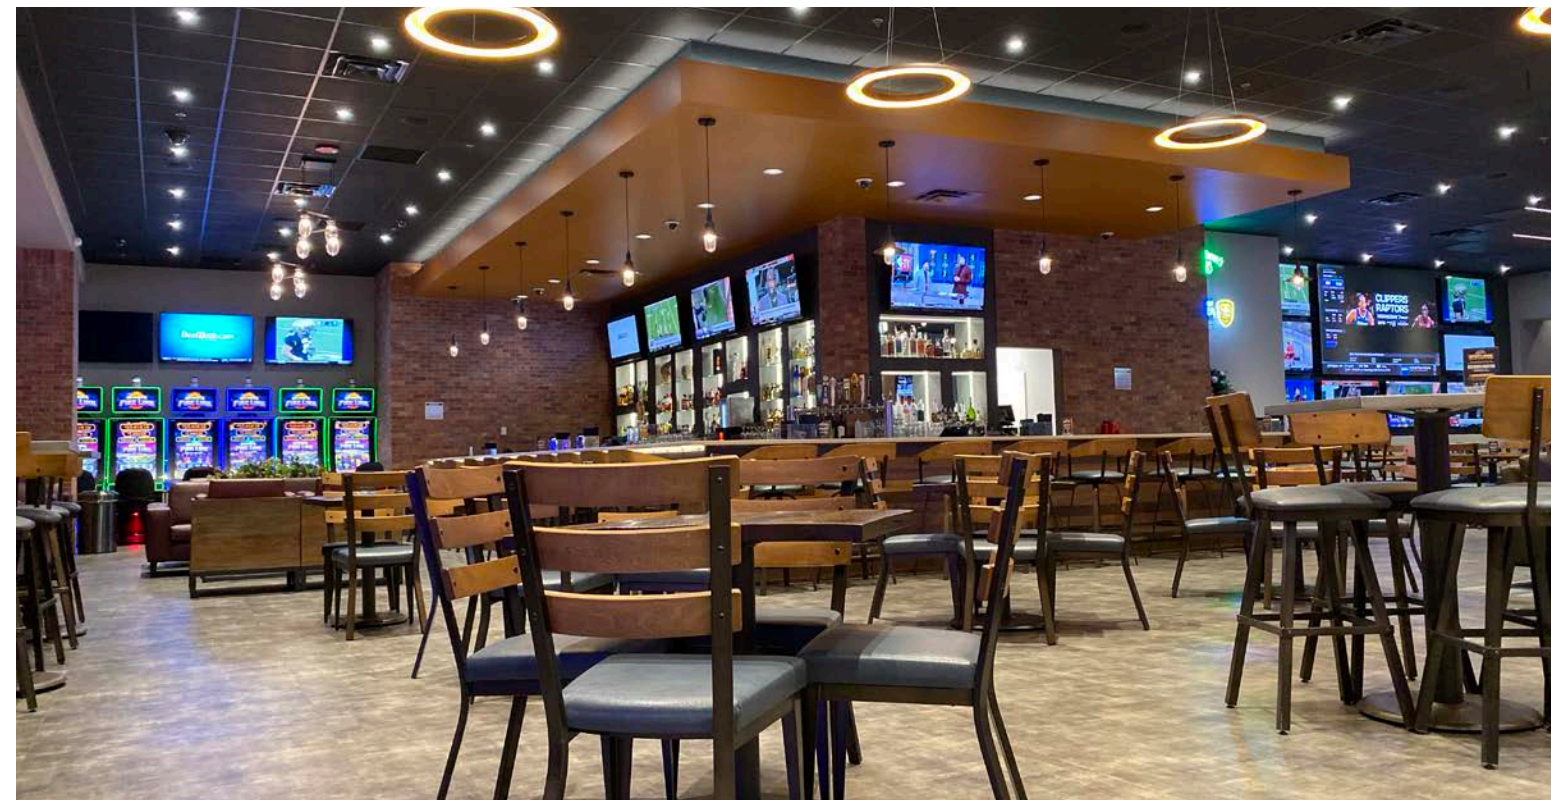

SPORTS BOOK AT ISLETA RESORT & CASINO

- » Full service bar
- » Food service from Panda Express and Chile Ristra
- » Over 40 High Definition TV's showing all of your favorite sports
- » Automated wagering Kiosks
- » Professional and Knowledgeable Sports Book Staff
- » Comfy lounge areas with couches
- » Direct access to slot machines
- » Sports Book betting on all of your favorite sports including Football, Baseball, Basketball, Hockey, Soccer, Golf and more.