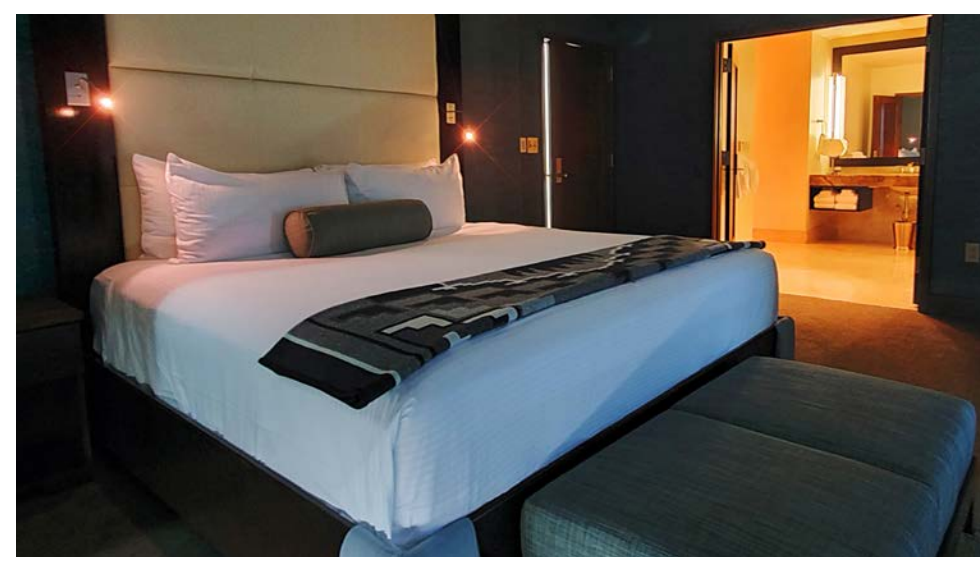

ACCOMMODATIONS

- » 201 Spacious deluxe guest rooms and suites
- » State of the art TV's with 100+ channels
- » Desktop phones
- » Upgraded bath amenities
- » Complimentary valet and self parking
- » Keurig coffee maker
- » Refrigerators

GOVERNOR'S SUITE
Simply stunning, our Governor's Suite is a breathtaking three bedroom, two bath suite featuring an extended balcony with unprecedented views of the valley below. This one-of-a-kind suite offers the very best in comfort and opulence and is beyond compare. Complete with its own lounge, dining area and bar, the Governor's Suite represents the ultimate in Isleta hospitality and pride.

DELUXE ACCOMMODATIONS

Stretch out, relax and unwind. Immerse yourself in our deluxe accommodations that come standard with all of our rooms. Comfortable beds, luxurious sheets, internet access, large TV's and personalized service are only a few of the amenities that may tempt you to stay in your room the entire visit.