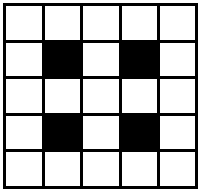

If you have any questions about any of the Bingo Rules, please ask to speak to a member of Management

Inside 4 Corners