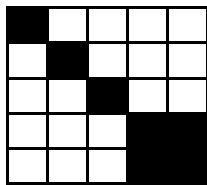

Sm. Crazy Kite