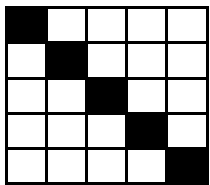

1. ** No outside food allowed in Bingo Hall
   - ** All guests must have a valid form of ID
   - ** All guests must use an Isleta Player's Club card to buy in
   - ** Bingo guests must be 21 years of age or older
   - ** The sharing and/or splitting of packages is strictly prohibited
   - ** You may not purchase a Bingo Package for anyone other than yourself
   - ** Bingo guests must have their signed purchase receipt visible at all times
   - ** Bingo guests must be playing their own paper/machine to be eligible for any bingo claims
   - ** Special coverage for emergency situations can be done by either a Bingo Supervisor or a Bingo employee
   - ** Bingo daubers must be used on all Bingo paper
   - ** Guest must yell "BINGO" loud enough to stop the caller. It is the responsibility of the guest to yell bingo and stop the caller. NO EXCEPTIONS!
   - ** All claims of Bingo MUST have the last number called to be valid
   - ** Once the caller closes the game, no other bingo claims will be honored
   - ** In order for a guest to be paid a progressive jackpot prize of $2,000 or more, a signed original purchase receipt and a valid photo ID must be presented
   - ** Any malfunction voids all pays and plays
   - ** In the event of a dispute, the decision of the Bingo Manager or Supervisor is final
   - ** Management reserves the right to change or cancel any part of the Bingo program without notice
     - ** Please be considerate of other guests by keeping the noise level to a minimum
     - ** There are no refunds or exchanges of used paper
2. If you have any questions about any Bingo Rules, please ask to speak to a member of management.

Regular Bingo