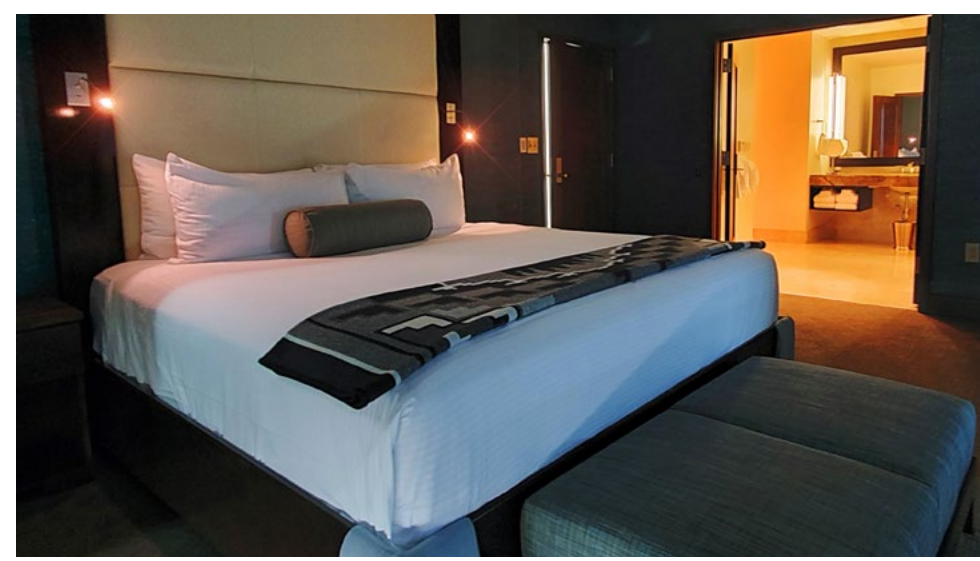

ACCOMMODATIONS

- » 201 Spacious deluxe guest rooms and suites
- » Wired and wireless high-speed internet access
- » State of the art TV's with 100+ channels
- » Desktop phones
- » Upgraded bath amenities
- » Complimentary valet and self parking
- » Keurig coffee maker
- » Refrigerators

GOVERNOR'S SUITE
Simply stunning, our Governor's Suite is a breathtaking three bedroom, two bath suite featuring an extended balcony with unprecedented views of the valley below. This one-of-a-kind suite offers the very best in comfort and opulence and is beyond compare. Complete with its own lounge, dining area and bar, the Governor's Suite represents the ultimate in Isleta hospitality and pride.

DELUXE ACCOMMODATIONS

Stretch out, relax and unwind. Immerse yourself in our deluxe accommodations that come standard with all of our rooms. Comfortable beds, luxurious sheets, internet access, large TV's and personalized service are only a few of the amenities that may tempt you to stay in your room the entire visit.