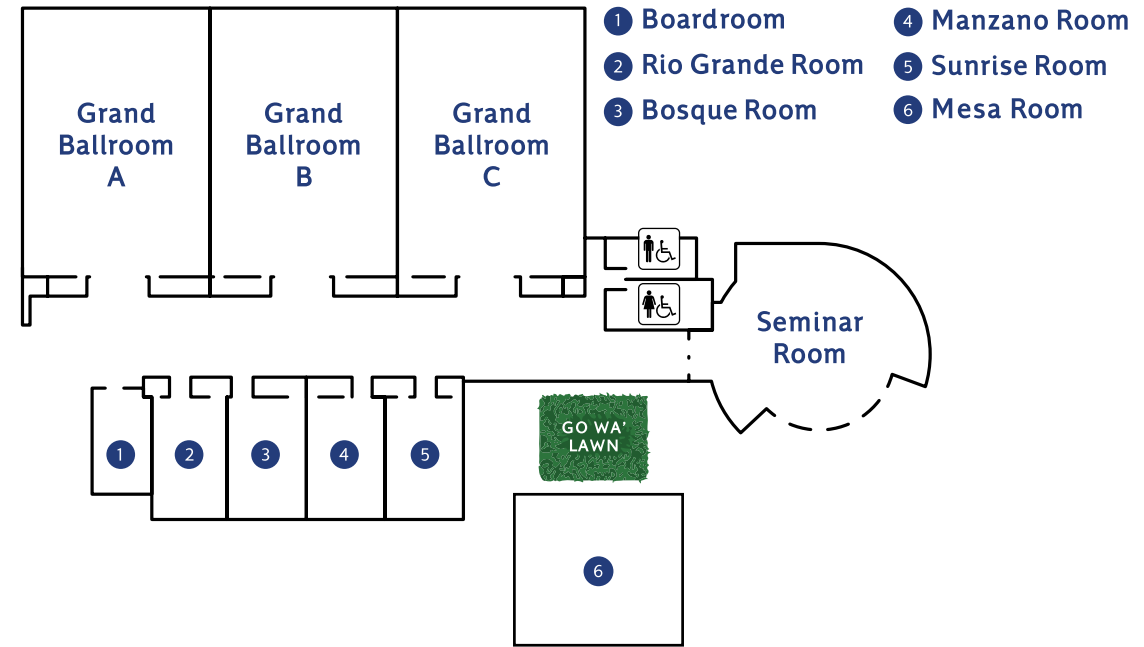

Convention Foyer

SPECIAL EVENTS

Isleta Resort & Casino is the perfect spot for your next special event. With picturesque views and opulent modern event spaces, we can accommodate your most intimate event to the grandest of affairs. You and your guests will indulge in fabulous food and receive award winning service. Let our Event Specialists assist with your next event. We specialize in hosting trade shows, meetings, and social events.

- » Award winning catering
- » Conventions, meetings, weddings and social events
- » Over 100,000 sq. ft. of indoor/outdoor meeting and event space
- » Wired and Wireless high-speed internet access
- » State-of-the-art decor, lighting and audio visual
- » Video conferencing

MEETINGS & CONVENTIONS

Once you have attended a convention or event at Isleta Resort & Casino, you are inevitably left with the realization of just how grand and flexible our space is. With one of the largest meeting capacities in the entire Southwest, we have the space to handle virtually any meeting or convention. Multiple capacities, attention to detail, personalized service, the latest in technology, flexible scheduling and great accommodations all add up to one great meeting; let's book it!

Room	Square Feet	Dimensions	Ceiling Height	Theater	School Room	Hallow Square	U-Shape	Conference	Cocktail Reception	Banquet	Exhibits
Grand Ballroom	18,525	195' x 95'	16'	1500	1200	-	-	-	2000	900	126
Grand Ballroom A	6,175	65' x 95'	16'	500	400	-	-	-	500	280	42
Grand Ballroom B	6,175	65' x 95'	16'	500	400	-	-	-	500	280	42
Grand Ballroom C	6,175	65' x 95'	16'	500	400	-	-	-	500	280	42
Premier Ballroom	4,687	109' x 43'	12'	400	256	-	-	-	300	240	36
Rio Grande Room	1,183	28' x 43'	12'	80	64	40	24	26	60	60	9
Bosque Room	1,183	28' x 43'	12'	80	64	40	24	26	60	60	9
Manzano Room	1,183	28' x 43'	12'	80	64	40	24	26	60	60	9
Sunrise Room	1,183	28' x 43'	12'	80	64	40	24	26	60	60	9
Seminar Room	1,849	43' x 43'	12'	200	120	40	32	24	300	150	12
Boardroom	740	37' x 20'	10'	-	-	-	-	20	-	-	-
Eagle Ballroom	4,800	96' x 50'	15'	375	225	-	-	-	510	230	40
Eagle 1	1,600	32' x 50'	15'	125	70	30	30	30	170	90	12
Eagle 2	1,600	32' x 50'	15'	125	70	30	30	30	170	90	12
Eagle 3	1,600	32' x 50'	15'	125	70	30	30	30	170	90	12
Showroom	43,344	168' x 258'	-	-	-	-	-	-	-	-	-