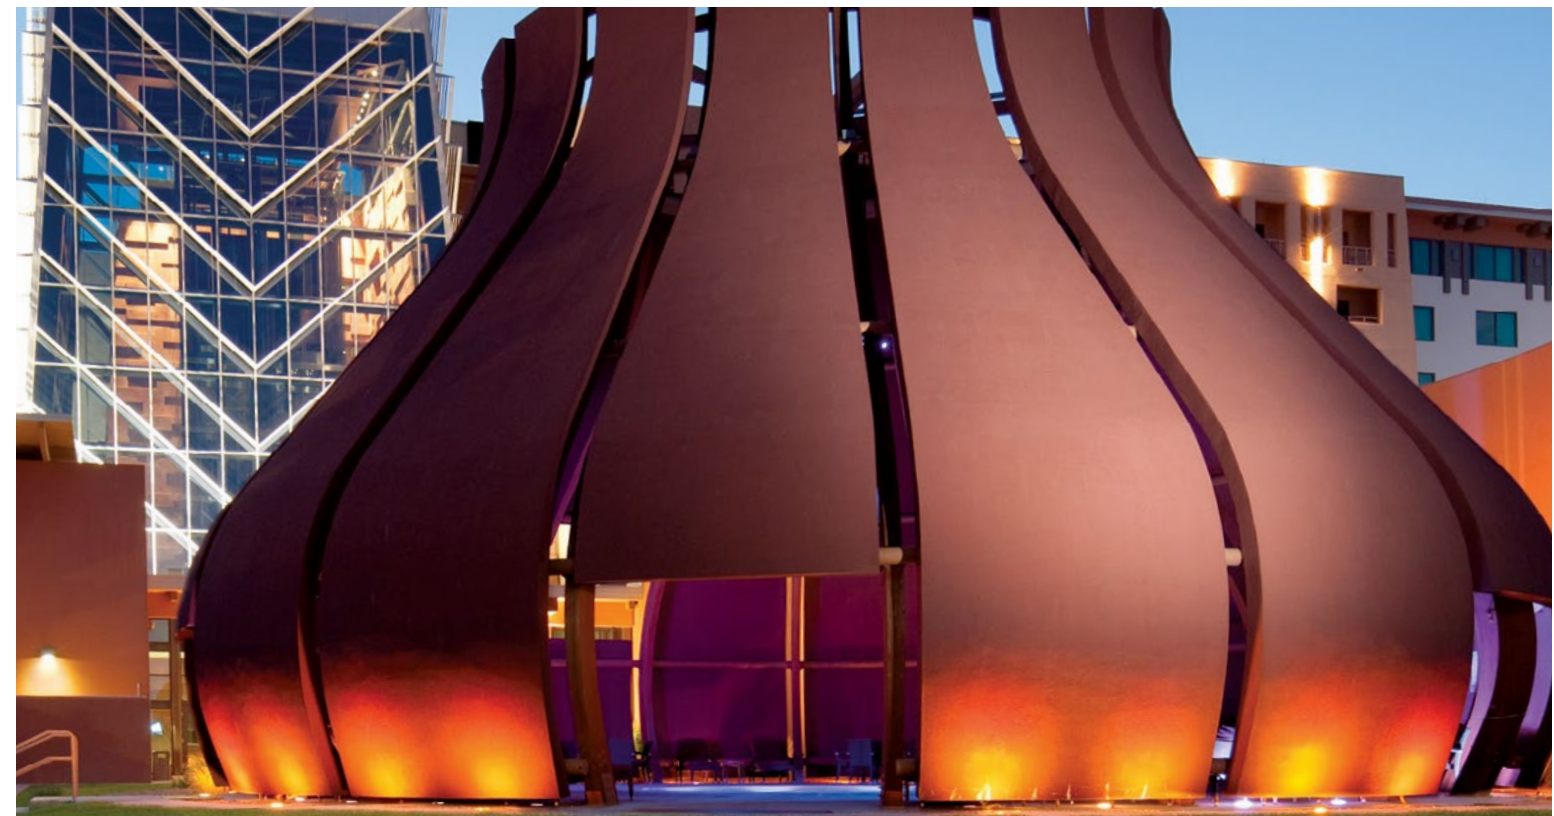

THE JAR SPA

Relax and replenish in majestic style and comfort at the Jar Spa. Guests of The Spa at Isleta are invited to partake in exclusive access to the co-ed hot tub featuring a cascading waterfall or recline and enjoy a selection of cuisine and cocktails delivered by room service. Sustain or improve health with complimentary access to our fitness center. Immerse yourself in cool water and splash away the summer heat, or simply relax pool side and soak up the sunshine. Swim underneath our indoor rain curtain and find yourself outdoors where private cabanas and a heated Jacuzzi await you.