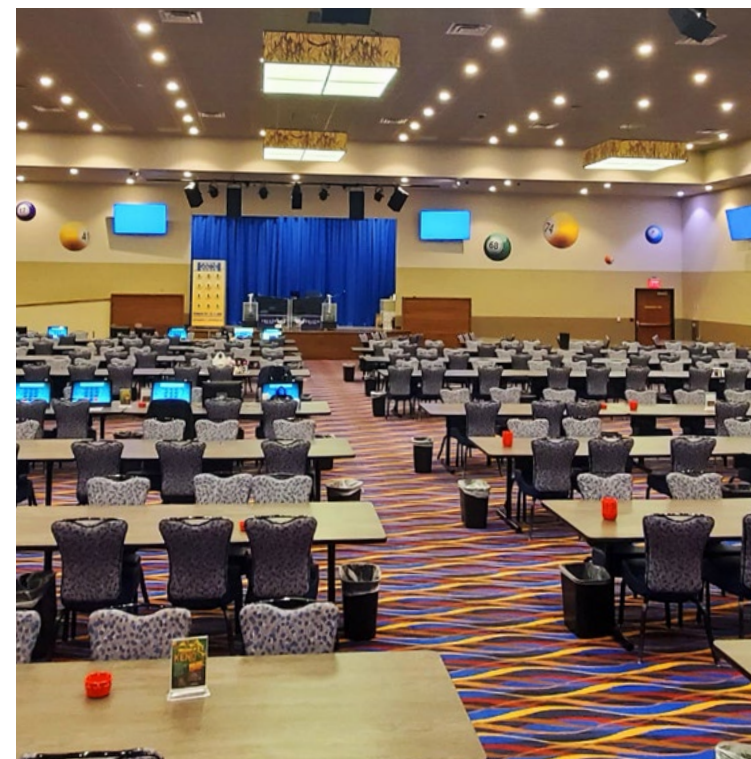

ISLETA RESORT & CASINO

Under the twinkling Isleta skies, discover an oasis of card flipping, reel spinning, dice rolling and heart thumping action. With over 1,700 slots primed with more thrills and bills than any other casino in the Southwest. We have updated our floor with over 400 brand new slots to the market. With your choice of multiple table games, whether you are pushing dice to the pass line in craps or betting on Blackjack, odds are you are having a good time. From high limit to bingo, the sky is the limit when it comes to fun at Isleta.

- » Thrilling Las Vegas-style gaming
- » More than 1,700 of the latest exciting reel and slot machines
- » Expanded and dedicated Poker Room featuring multiple ways to win
- » 24 High energy table games including Blackjack, Roulette, Pai Gow Baccarat, High Card Flush, Head's Up Hold 'Em and more
- » Largest Bingo Showroom in New Mexico with multiple progressives
- » Designated smoking and non-smoking gaming areas

- » Exciting and dedicated High Limit Room
- » Interactive and unique promotions that provide a one-of-a-kind experience for participants and spectators