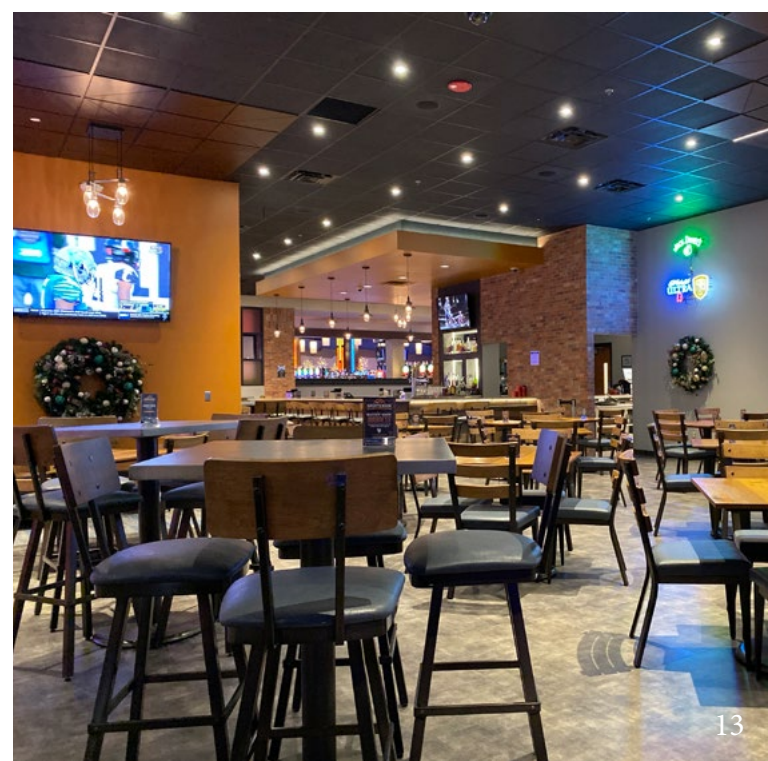

SPORTS BOOK AT ISLETA RESORT & CASINO

- » Full service bar
- » Food service from Panda Express and Chile Ristra
- » Over 40 High Definition TV's showing all of your favorite sports
- » Automated wagering Kiosks
- » Professional and Knowledgeable Sports Book Staff
- » Comfy lounge areas with couches
- » Direct access to slot machines
- » Sports Book betting on all of your favorite sports including Football, Baseball, Basketball, Hockey, Soccer, Golf and more.