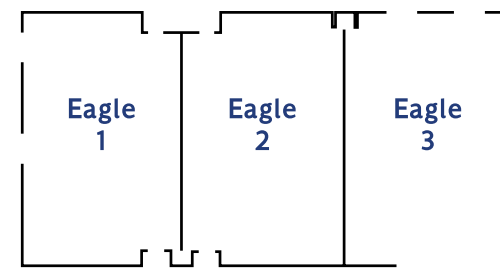

Isleta Golf Club Ballrooms