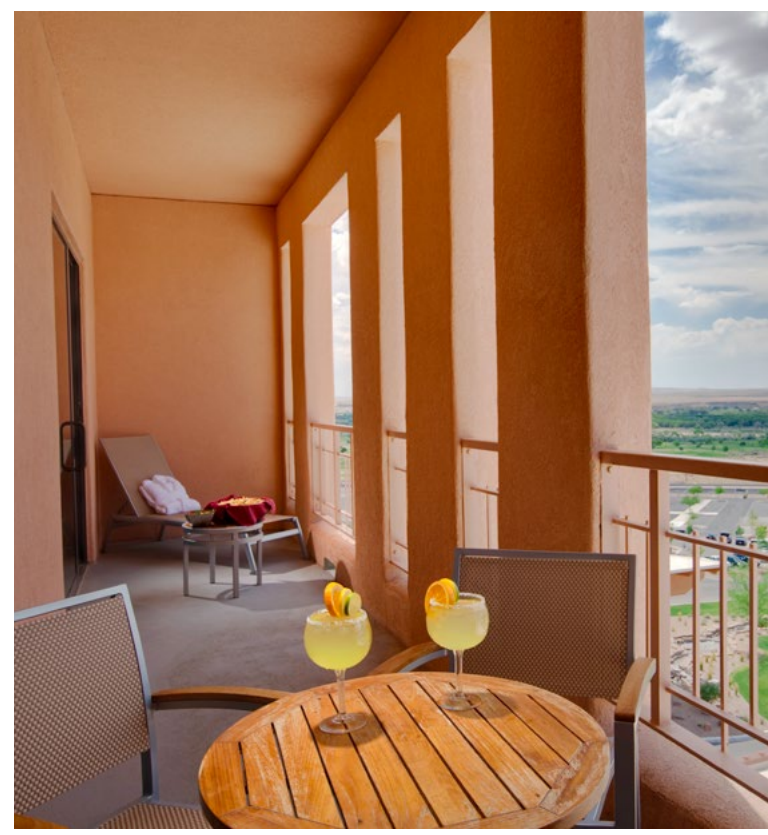

GOVERNOR'S SUITE
Simply stunning, our Governor's Suite is a breathtaking three bedroom, two bath suite featuring an extended balcony with unprecedented views of the valley below. This one-of-a-kind suite offers the very best in comfort and opulence and is beyond compare. Complete with its own lounge, dining area and bar, the Governor's Suite represents the ultimate in Isleta hospitality and pride.

EXTENDED KING ROOMS

King-sized beds and king-sized accommodations await you in our extended king rooms. You'll have plenty of room to enjoy the comfort of our hospitality as you settle in for a great time at our resort. Sit back, relax and rejuvenate, or get lost in the timeless works of tribal art that grace the walls of each of our rooms and throughout our resort. The artwork serves as a focal point and constant reminder of the long history of Isleta hospitality.

BALCONY ROOMS

Bringing you a little closer to the great outdoors, explore the lush Rio Grande valley. Our balcony rooms are well-suited for the traveler who wants to get away from it all. Enjoy breakfast on the balcony, watch golfers try their hand at one of our three 9-hole courses, or, better yet, soak in the sunsets that made the southwest famous for its natural beauty and wonder.