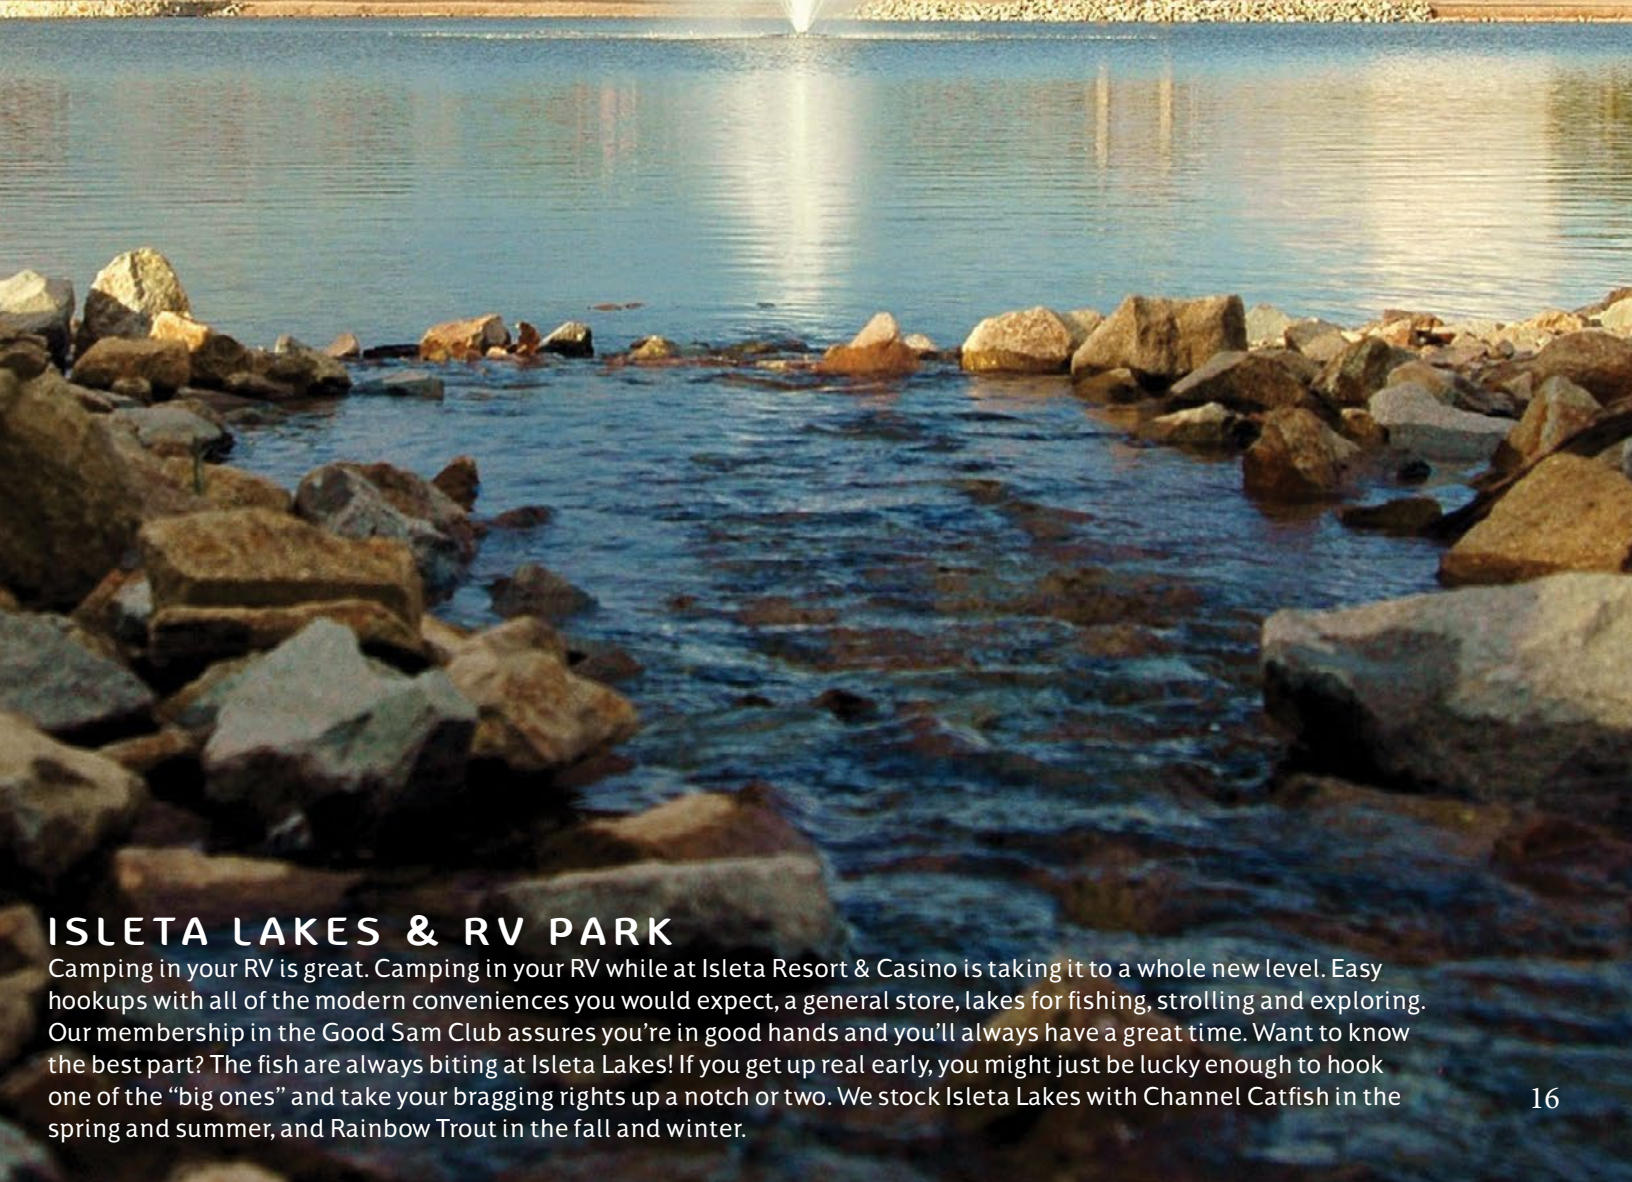

ISLETA LAKES & RV PARK

Camping in your RV is great. Camping in your RV while at Isleta Resort & Casino is taking it to a whole new level. Easy hookups with all of the modern conveniences you would expect, a general store, lakes for fishing, strolling and exploring. Our membership in the Good Sam Club assures you're in good hands and you'll always have a great time. Want to know the best part? The fish are always biting at Isleta Lakes! If you get up real early, you might just be lucky enough to hook one of the "big ones" and take your bragging rights up a notch or two. We stock Isleta Lakes with Channel Catfish in the spring and summer, and Rainbow Trout in the fall and winter.